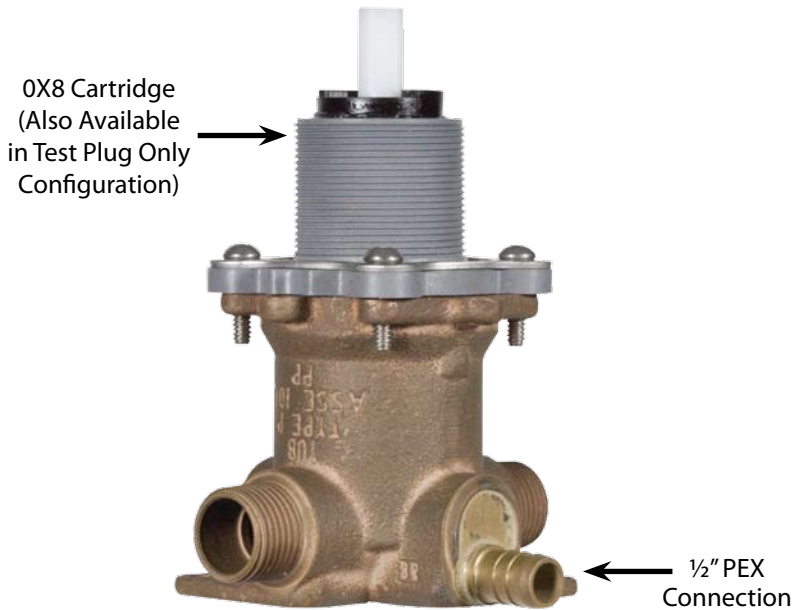

Price Pfister

PEX READY SHOWER VALVE

INTRODUCING

Toll Free Phone 1-800-340-7608

Fax 1-800-668-7030

www.pricepfister.com

PRODUCT HIGHLIGHTS

- Available with Pressure Balance Cartridge Included
- Available with Test Plug Included (Less Cartridge)
- Support Pressure Balance (0X8) and Thermostatic (TX8) Cartridges
- Available With or Without Integral Stops
- Available in Job Pack Quantities Only
- Meets National Standard for 1/2" Crimp Installation
- Same Great Flow Performance (5.5gpm @ 80psi)
- Improves Shower Installation Time

CONFIGURATIONS

SKU	DESCRIPTION	LIST PRICE
JX8-310P	PEX Ready Shower Valve, No Stops, With Cartridge, Job Pack	\$97.00
JX8-340P	PEX Ready Shower Valve, With Stops, With Cartridge, Job Pack	
JV8-310P	PEX Ready Shower Valve, No Stops, Test Plug, Job Pack	\$72.00
JV8-340P	PEX Ready Shower Valve, With Stops, Test Plug, Job Pack	