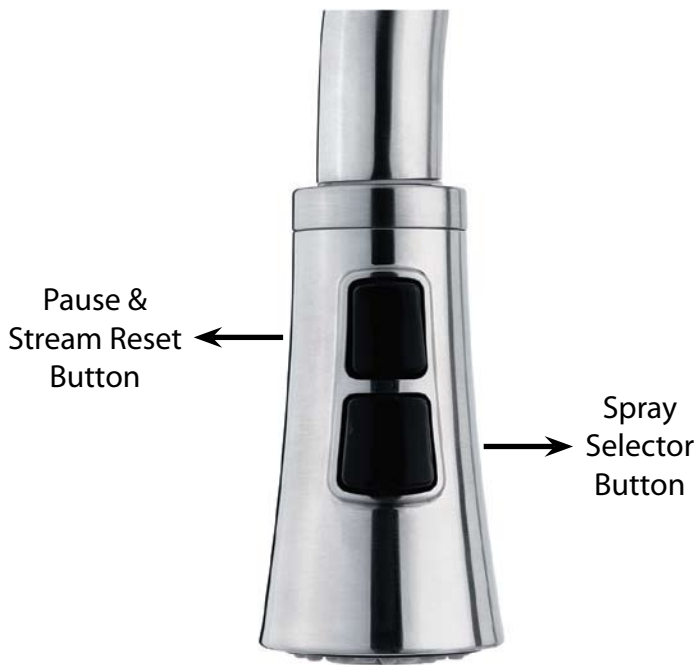

Price Pfister®

Mystique™
KITCHEN PULL-DOWN FAUCET

INTRODUCING

Toll Free Phone 1-800-340-7608

Fax 1-800-668-7030

www.pricepfister.com

PRODUCT HIGHLIGHTS

- Pause Function
- Ergonomic Spray Head
- Brass Ball Joint
- 6 Foot Spray Hose
- Self Cleaning Spray Nozzles
- Quick Connect Hose Adapter
- Free Floating Donut Weight
- Matching Soap Dispenser
- Metal Construction
- Ceramic Disc Valving

KEY BENEFITS

- Stop Water Flow While Faucet is ON
- Easy to Use Built-In Functionality
- 360° Rotational Swivel on Spray Head
- Extended Reach to Fill Large Pots
- Eliminates Clogs from Hard Water Deposits
- Easy Installation
- Auto-Retracting Spray Head
- Perfect for Dish or Hand Soap
- Lifetime Durability
- Guaranteed to Never Leak